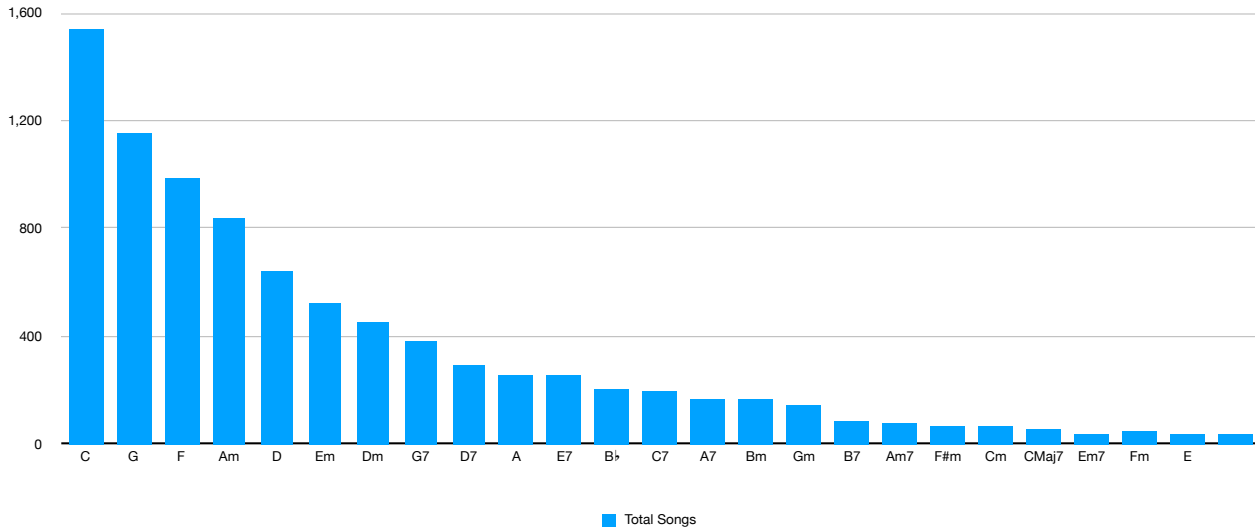

Frequency of Chord Use in Ukulele Play Along Videos

Frequency of Chord Use in Ukulele Play Along Videos

	Total Songs	Percent
All Songs	1,546	100
C	1,159	75
G	986	64
F	843	55
Am	641	41
D	528	34
Em	451	29
Dm	381	25
G7	293	19
D7	257	17
A	253	16
E7	210	14
B♭	199	13
C7	165	11
A7	163	11
Bm	144	9
Gm	90	6
B7	79	5
Am7	73	5
F#m	65	4
Cm	55	4
CMaj7	40	3
Em7	44	3
Fm	41	3
E	39	3